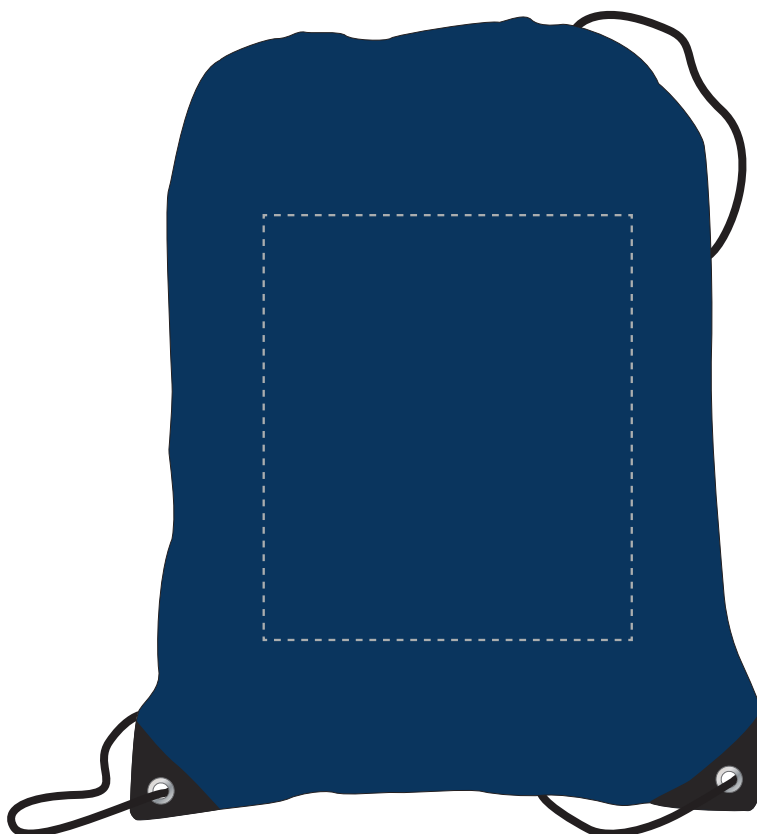

Your Ref:

Quantity:

Product Code: QB0609

Our Ref:

Version: 1

Product Colour: NAVY BLUE

**PRINTING CONCERNS:**

We stock this item in the following colours

**PANTONE REFERENCE(S)**
 Full colour uv printing

ARTWORK SCALE 25%

The dashed line is to demonstrate print area and will not appear on your printed item

**PLEASE NOTE:**

- All colours including print and product are for visual purposes only and should not be regarded as the actual colour of the product and print.
- Some products may vary from batch to batch and may differ from previous orders.
- The colour and texture of a product can also have an effect on the final print colour.
- By approving this order we accept that you understand these terms.

To proceed, please approve visual via the online system.

ARTWORK SCALE 100%  
Max print area: 195mm x 225mm